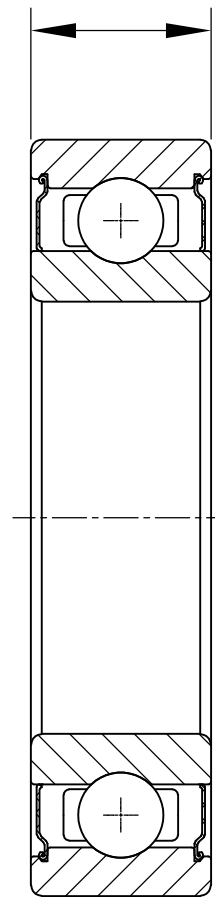

16mm - $\begin{smallmatrix} 0 \\ -0.12 \end{smallmatrix}$

LILY BEARING

LILY[®]

SHANGHAI LILY BEARING LIMITED

Email: lilybearing@lily-bearing.com

Part
Number

6010-2Z VA208 Deep Groove Ball Bearings