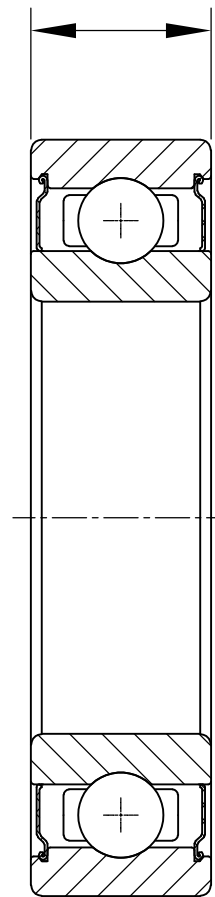

22mm - 0.15⁰

LILY BEARING

LILY[®]

SHANGHAI LILY BEARING LIMITED

Email: lilybearing@lily-bearing.com

Part
Number

6212-2Z VA208 Deep Groove Ball Bearings