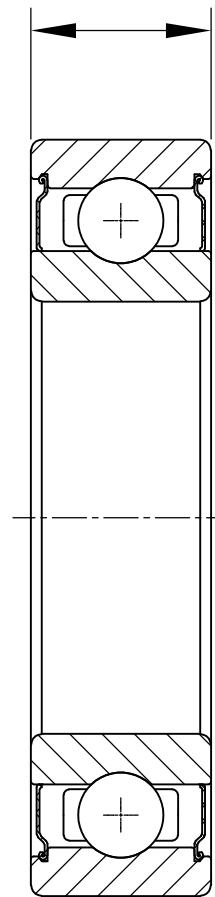

25mm - $\overset{0}{-0.12}$

LILY BEARING

LILY[®]

SHANGHAI LILY BEARING LIMITED

Email: lilybearing@lily-bearing.com

Part
Number

6309-2Z VA208 Deep Groove Ball Bearings