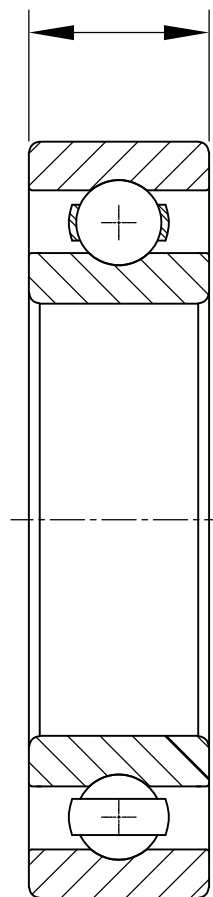

25mm<sup>0</sup><sub>-0.12</sub>

LILY BEARING

**LILY**<sup>®</sup>

SHANGHAI LILY BEARING LIMITED

Email: [lilybearing@lily-bearing.com](mailto:lilybearing@lily-bearing.com)

Part  
Number

6309 VA201 Deep Groove Ball Bearings