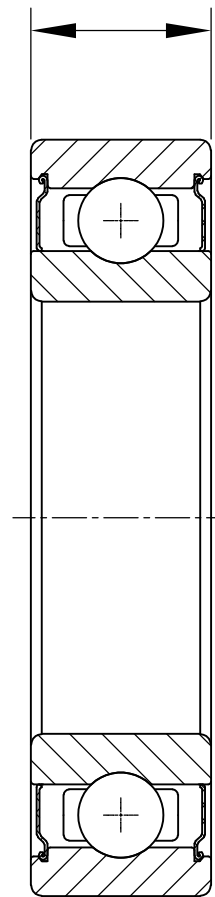

27mm - 0.12⁰

LILY BEARING

LILY[®]

SHANGHAI LILY BEARING LIMITED

Email: lilybearing@lily-bearing.com

Part
Number

6310-2Z VA208 Deep Groove Ball Bearings