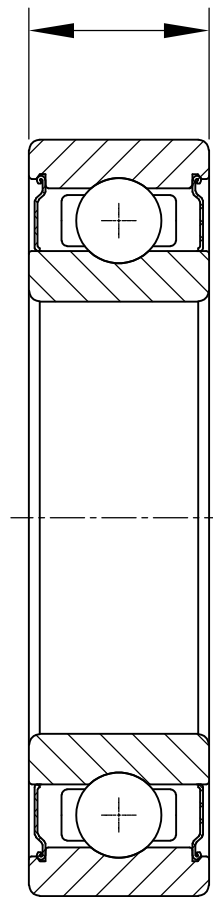

31mm - 0.15^0

LILY BEARING

LILY[®]

SHANGHAI LILY BEARING LIMITED

Email: lilybearing@lily-bearing.com

Part
Number

6312-2Z VA208 Deep Groove Ball Bearings