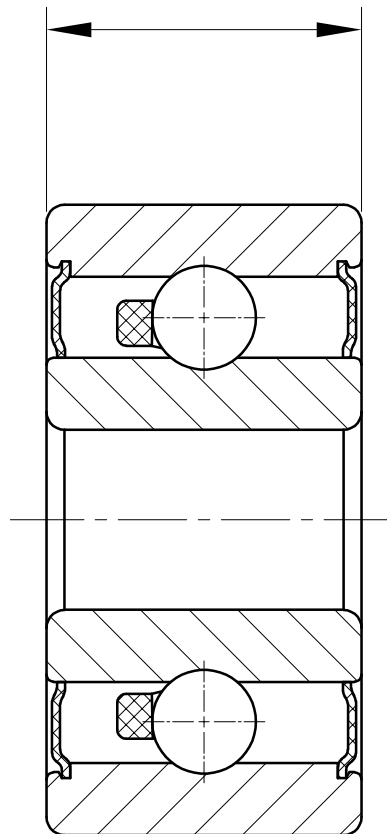

0.375''<sup>0</sup><sub>-0.005</sub>

**LILY**<sup>®</sup>

SHANGHAI LILY BEARING LIMITED

Email: [lilybearing@lily-bearing.com](mailto:lilybearing@lily-bearing.com)

Part  
Number

CE1614SIPP Ceramic Ball Bearings