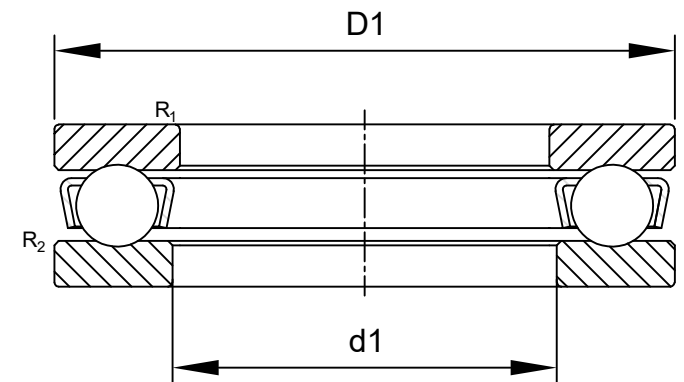

LILY BEARING

$R_{1,2}$: min1.1 mm Chamfer Dimension Washer

$d1$: ≈ 632 mm Inner Dia Housing Washer

$D1$: ≈ 878 mm Outside Dia Shaft Washer

LILY[®]

SHANGHAI LILY BEARING LIMITED

Email: lilybearing@lily-bearing.com

Part
Number

510/630F Thrust Ball Bearings