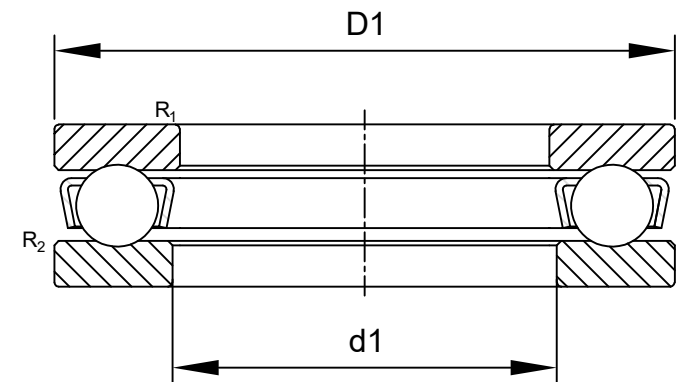

LILY BEARING

$R_{1,2}$: min1.1 mm Chamfer Dimension Washer

$d1$: ≈ 223 mm Inner Dia Housing Washer

$D1$: ≈ 267 mm Outside Dia Shaft Washer

LILY[®]

SHANGHAI LILY BEARING LIMITED

Email: lilybearing@lily-bearing.com

Part
Number

51144M Thrust Ball Bearings