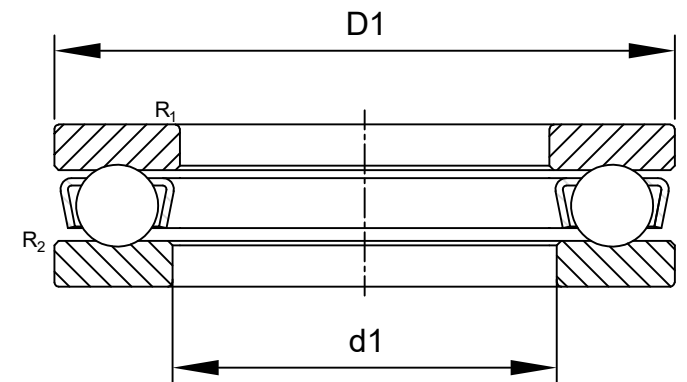

LILY BEARING

$R_{1,2}$: min 2 mm Chamfer Dimension Washer

d_1 : ≈ 384 mm Inner Dia Housing Washer

D_1 : ≈ 456 mm Outside Dia Shaft Washer

LILY[®]

SHANGHAI LILY BEARING LIMITED

Email: lilybearing@lily-bearing.com

Part
Number

51176F Thrust Ball Bearings