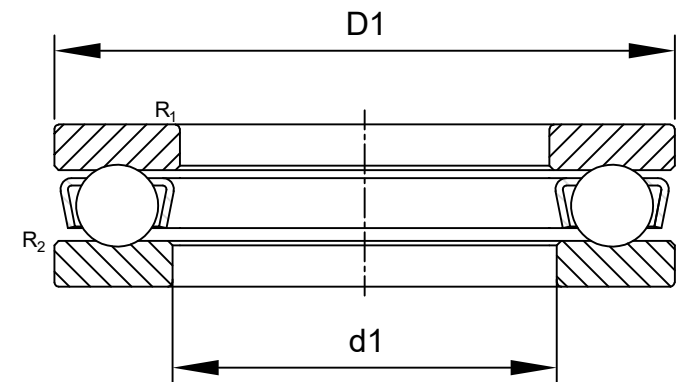

LILY BEARING

- $R_{1,2}$: min 3 mm Chamfer Dimension Washer
- d_1 : ≈ 325 mm Inner Dia Housing Washer
- D_1 : ≈ 435 mm Outside Dia Shaft Washer

LILY[®]

SHANGHAI LILY BEARING LIMITED
Email: lilybearing@lily-bearing.com

Part
Number

51264F Thrust Ball Bearings