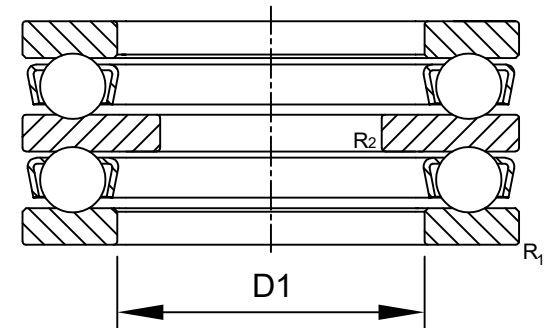

LILY BEARING

- R₁: min0.6 mm Chamfer Dimension Housing Washer
- R₂: min0.3 mm Chamfer Dimension Shaft Washer
- D1: ≈22 mm Inner Dia Housing Washer

LILY[®]

SHANGHAI LILY BEARING LIMITED

Email: lilybearing@lily-bearing.com

Part
Number

52204 Thrust Ball Bearings