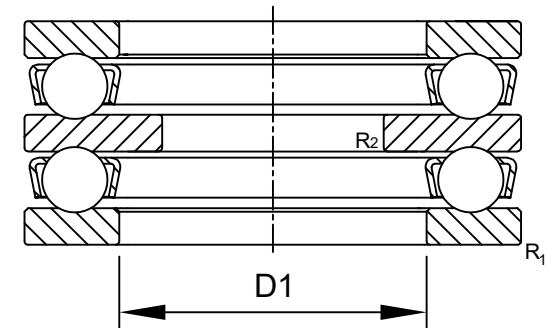

LILY BEARING

- R₁: min 1 mm Chamfer Dimension Housing Washer
- R₂: min0.3 mm Chamfer Dimension Shaft Washer
- D1: ≈37 mm Inner Dia Housing Washer

LILY[®]

SHANGHAI LILY BEARING LIMITED

Email: lilybearing@lily-bearing.com

Part
Number

52207 Thrust Ball Bearings