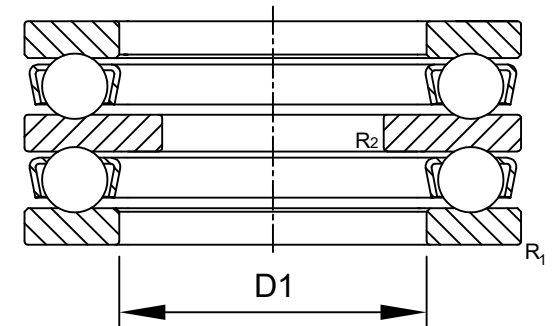

LILY BEARING

- R₁: min 1 mm Chamfer Dimension Housing Washer
- R₂: min 0.6 mm Chamfer Dimension Shaft Washer
- D₁: ≈ 52 mm Inner Dia Housing Washer

LILY[®]

SHANGHAI LILY BEARING LIMITED

Email: lilybearing@lily-bearing.com

Part
Number

52210 Thrust Ball Bearings