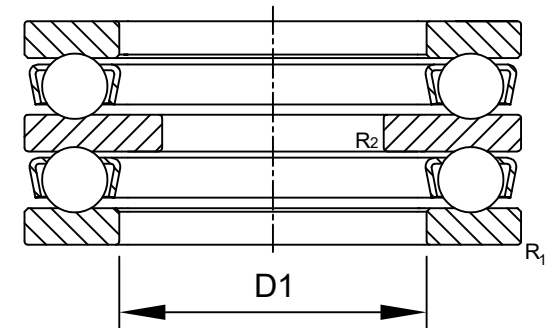

LILY BEARING

- R1: min 1 mm Chamfer Dimension Housing Washer
- R2: min 1 mm Chamfer Dimension Shaft Washer
- D1: ≈ 88 mm Inner Dia Housing Washer

LILY[®]

SHANGHAI LILY BEARING LIMITED

Email: lilybearing@lily-bearing.com

Part
Number

52217 Thrust Ball Bearings