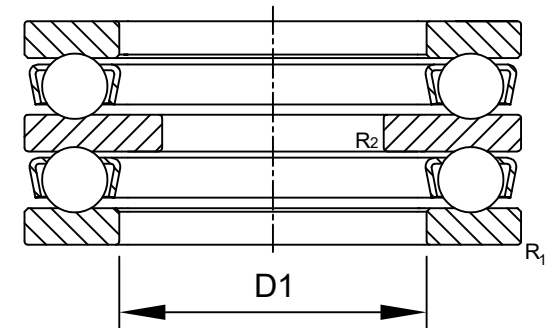

LILY BEARING

- R<sub>1</sub>: min1.1 mm Chamfer Dimension Housing Washer
- R<sub>2</sub>: min 1 mm Chamfer Dimension Shaft Washer
- D<sub>1</sub>: ≈93 mm Inner Dia Housing Washer

**LILY**<sup>®</sup>

SHANGHAI LILY BEARING LIMITED  
Email: [lilybearing@lily-bearing.com](mailto:lilybearing@lily-bearing.com)

Part  
Number

52218 Thrust Ball Bearings