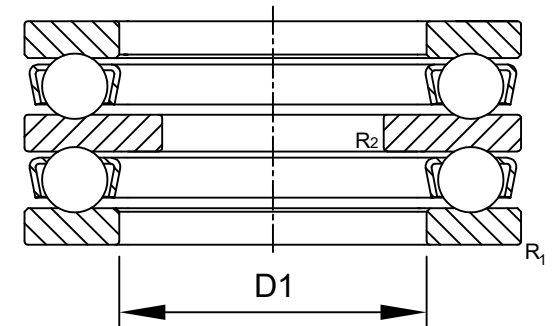

LILY BEARING

- R<sub>1</sub>: min1.1 mm Chamfer Dimension Housing Washer
- R<sub>2</sub>: min 1 mm Chamfer Dimension Shaft Washer
- D<sub>1</sub>: ≈103 mm Inner Dia Housing Washer

**LILY**<sup>®</sup>

SHANGHAI LILY BEARING LIMITED  
Email: [lilybearing@lily-bearing.com](mailto:lilybearing@lily-bearing.com)

Part  
Number

52220 Thrust Ball Bearings