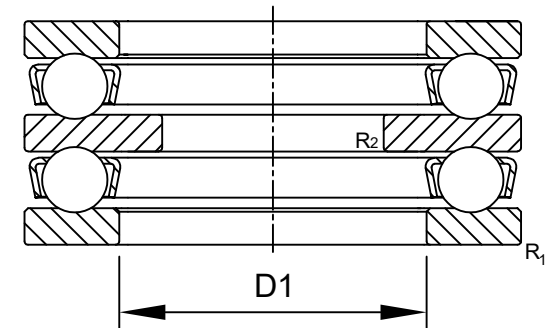

LILY BEARING

- R₁: min1.1 mm Chamfer Dimension Housing Washer
- R₂: min 1 mm Chamfer Dimension Shaft Washer
- D₁: ≈113 mm Inner Dia Housing Washer

LILY[®]

SHANGHAI LILY BEARING LIMITED

Email: lilybearing@lily-bearing.com

Part
Number

52222 Thrust Ball Bearings