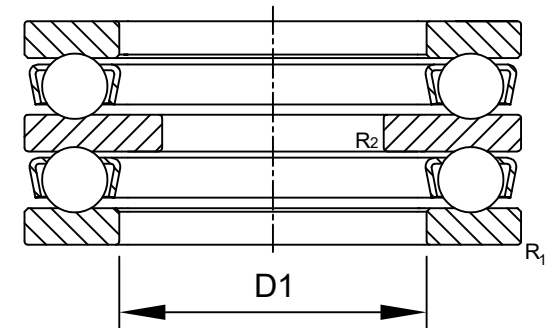

LILY BEARING

- R1: min1.1 mm Chamfer Dimension Housing Washer
- R2: min1.1 mm Chamfer Dimension Shaft Washer
- D1: ≈ 123 mm Inner Dia Housing Washer

LILY[®]

SHANGHAI LILY BEARING LIMITED
Email: lilybearing@lily-bearing.com

Part
Number

52224 Thrust Ball Bearings