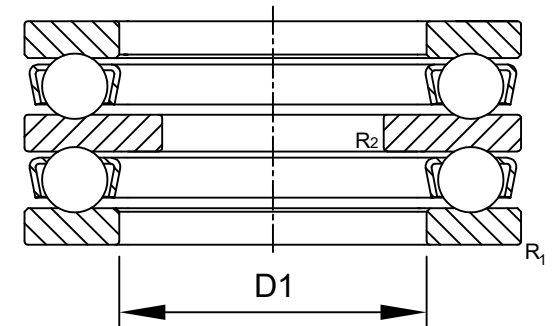

LILY BEARING

- R₁: min1.5 mm Chamfer Dimension Housing Washer
- R₂: min1.1 mm Chamfer Dimension Shaft Washer
- D₁: ≈133 mm Inner Dia Housing Washer

LILY[®]

SHANGHAI LILY BEARING LIMITED

Email: lilybearing@lily-bearing.com

Part
Number

52226 Thrust Ball Bearings