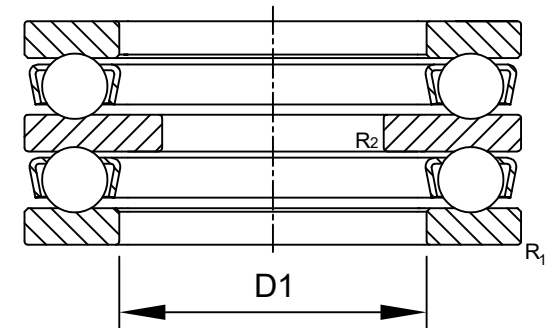

LILY BEARING

- R1: min1.1 mm Chamfer Dimension Housing Washer
- R2: min0.6 mm Chamfer Dimension Shaft Washer
- D1: ≈42 mm Inner Dia Housing Washer

LILY[®]

SHANGHAI LILY BEARING LIMITED

Email: lilybearing@lily-bearing.com

Part
Number

52407 Thrust Ball Bearings