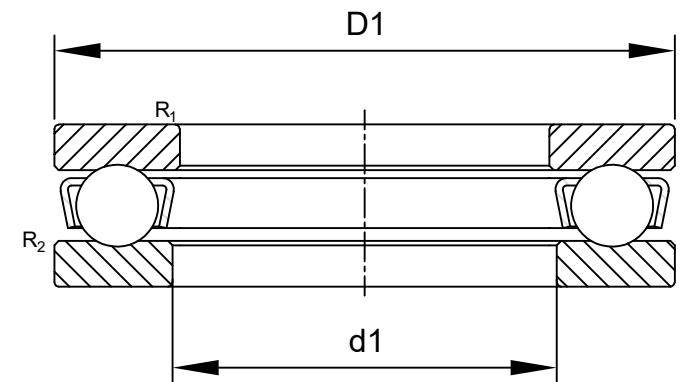

LILY BEARING

R_{1,2} : min0.6 mm Chamfer Dimension Washer

d1 : ≈27 mm Inner Dia Housing Washer

D1 : ≈47 mm Outside Dia Shaft Washer

LILY[®]

SHANGHAI LILY BEARING LIMITED

Email: lilybearing@lily-bearing.com

Part
Number

53205 Thrust Ball Bearings