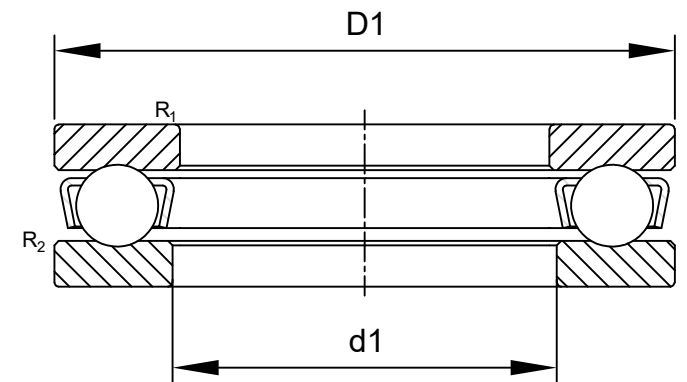

LILY BEARING

- $R_{1,2}$  : min 1 mm Chamfer Dimension Washer
- $d1$  :  $\approx 62$  mm Inner Dia Housing Washer
- $D1$  :  $\approx 95$  mm Outside Dia Shaft Washer

**LILY**<sup>®</sup>

SHANGHAI LILY BEARING LIMITED

Email: [lilybearing@lily-bearing.com](mailto:lilybearing@lily-bearing.com)

Part  
Number

53212 Thrust Ball Bearings