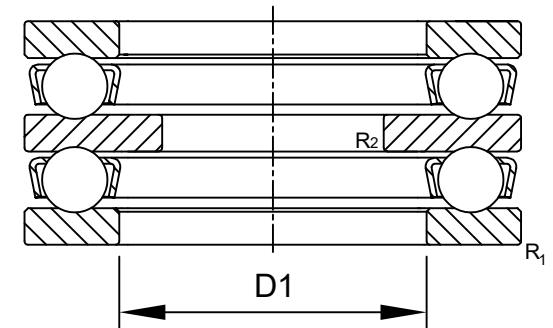

LILY BEARING

- R₁: min 3 mm Chamfer Dimension Housing Washer
- R₂: min 1.1 mm Chamfer Dimension Shaft Washer
- D₁: ≈103 mm Inner Dia Housing Washer

LILY[®]

SHANGHAI LILY BEARING LIMITED

Email: lilybearing@lily-bearing.com

Part
Number

54420M Thrust Ball Bearings