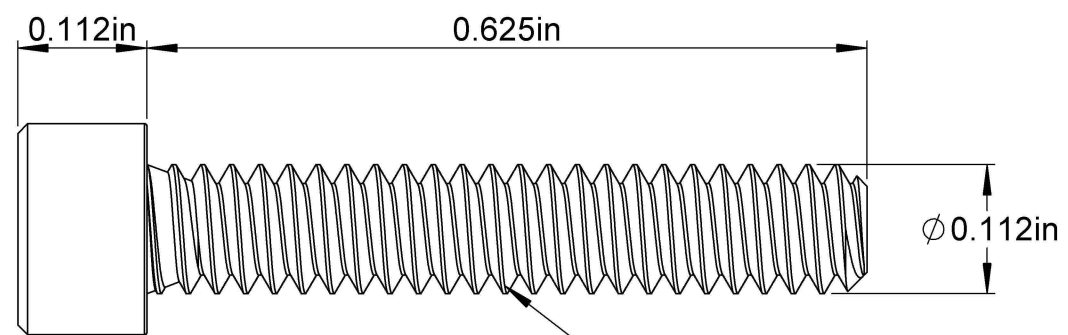

Ø 0.183in

IP10

0.112in

0.625in

Ø 0.112in

#4-40

LILY [®]		SHANGHAI LILY BEARING LIMITED Email: lilybearing@lily-bearing.com
Part Number	JCGBAABBC Screws and Bolts	