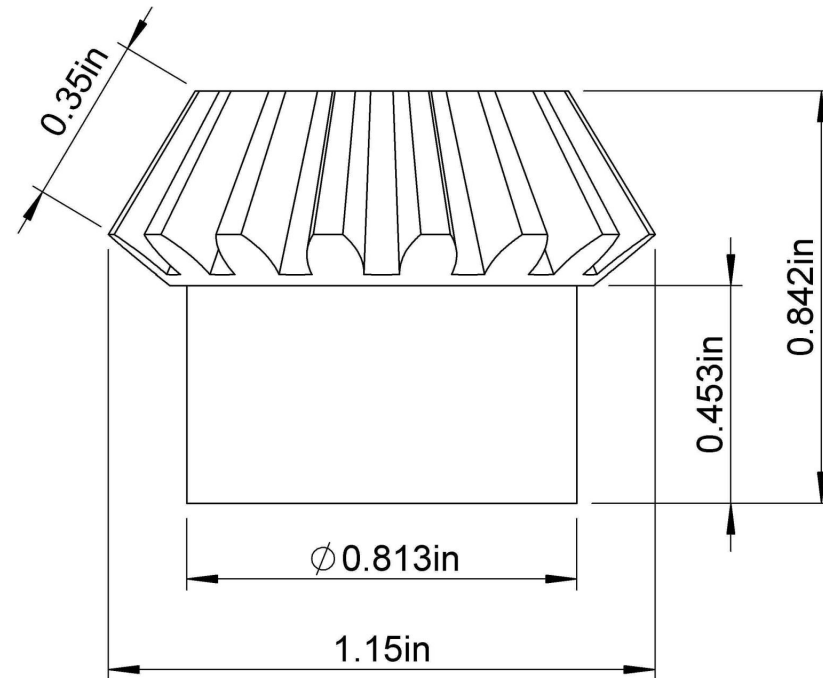

Pitch: 16mm  
Number of Teeth: 16

**LILY**<sup>®</sup>

SHANGHAI LILY BEARING LIMITED  
Email: [lilybearing@lily-bearing.com](mailto:lilybearing@lily-bearing.com)

Part  
Number

CFBFNBE  
Gears