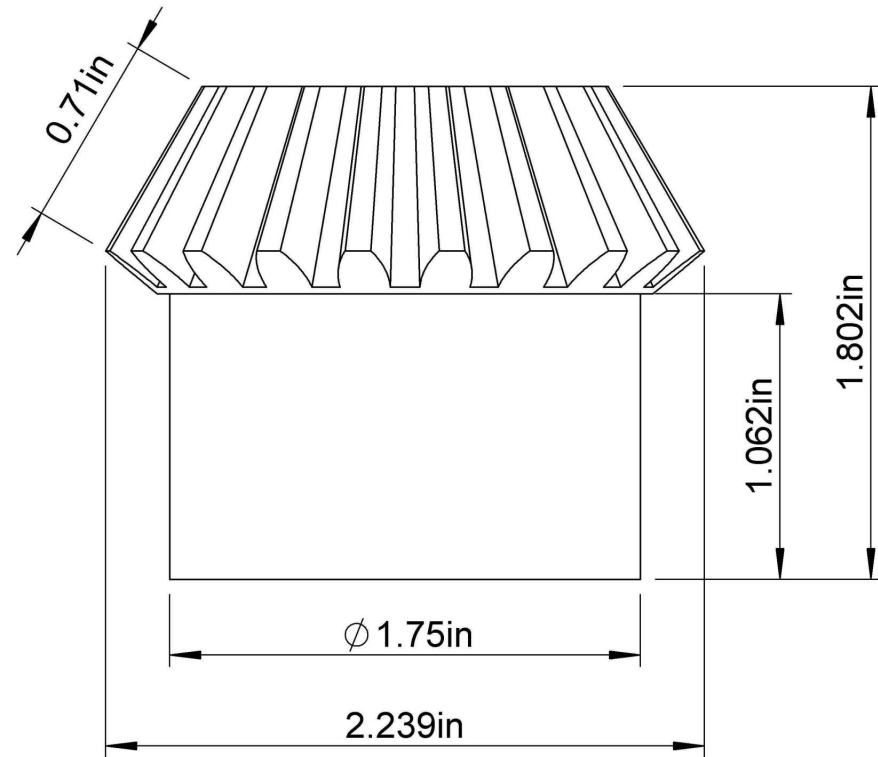

Pitch: 10mm  
Number of Teeth: 20

**LILY**<sup>®</sup>

SHANGHAI LILY BEARING LIMITED  
Email: [lilybearing@lily-bearing.com](mailto:lilybearing@lily-bearing.com)

Part  
Number

CFBFNCB  
Gears