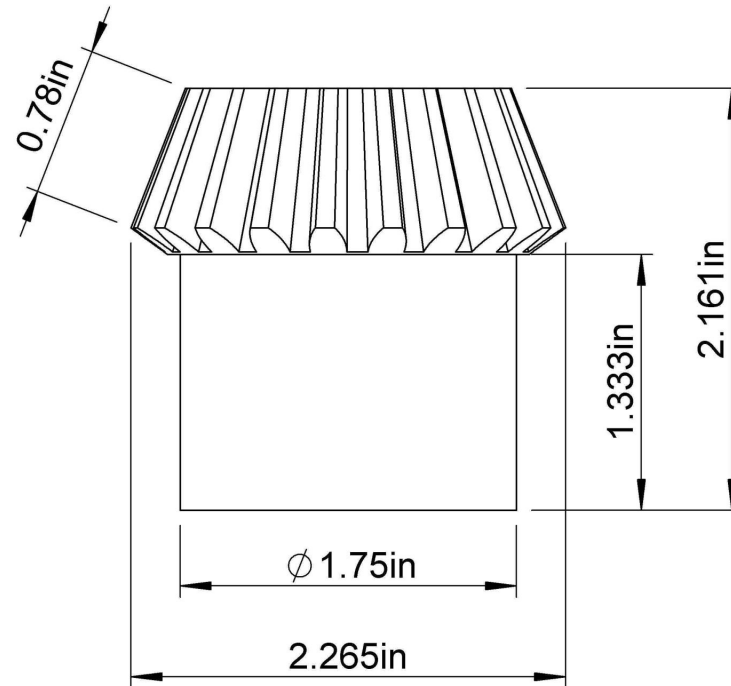

Pitch: 10m'm
Number of Teeth: 20

LILY[®]

SHANGHAI LILY BEARING LIMITED
Email: lilybearing@lily-bearing.com

Part
Number

CFBFNCD
Gears