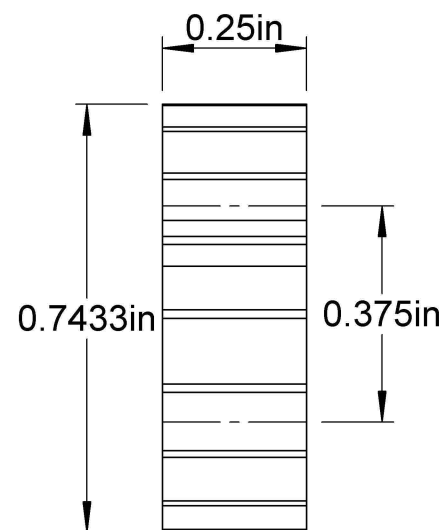

Number of teeth: 18

LILY[®]

SHANGHAI LILY BEARING LIMITED
Email: lilybearing@lily-bearing.com

Part
Number

CFEANBC
Gears