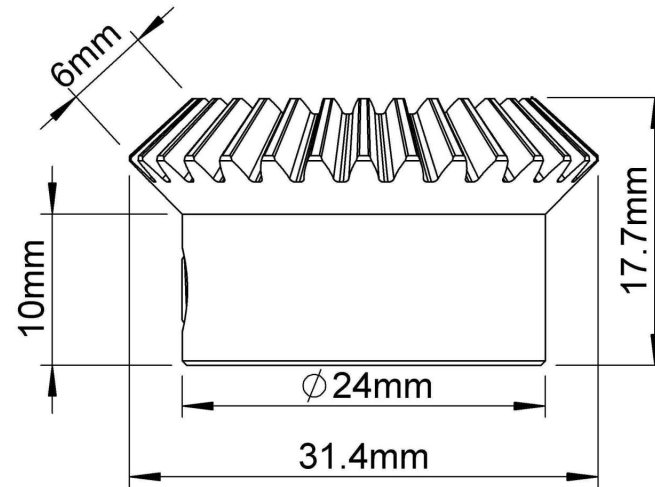

Module: 1 mm
Number of Teeth: 30

LILY[®]

SHANGHAI LILY BEARING LIMITED
Email: lilybearing@lily-bearing.com

Part
Number

CGAANC
Gears