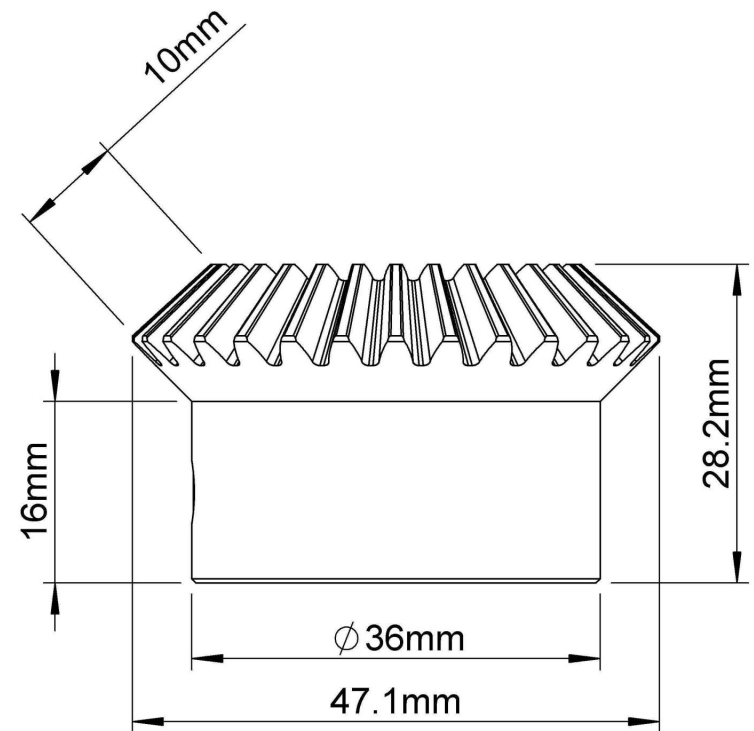

Module: 1.5 mm
 Number of Teeth: 20

		SHANGHAI LILY BEARING LIMITED Email: lilybearing@lily-bearing.com	
		Part Number	CGAANE Gears