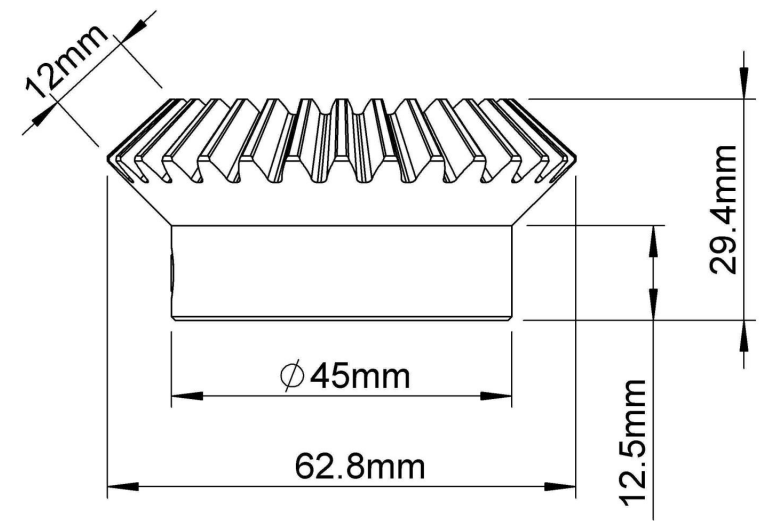

Module: 2 mm
Number of Teeth: 30

LILY[®]		SHANGHAI LILY BEARING LIMITED Email: lilybearing@lily-bearing.com
Part Number	CGAANG Gears	