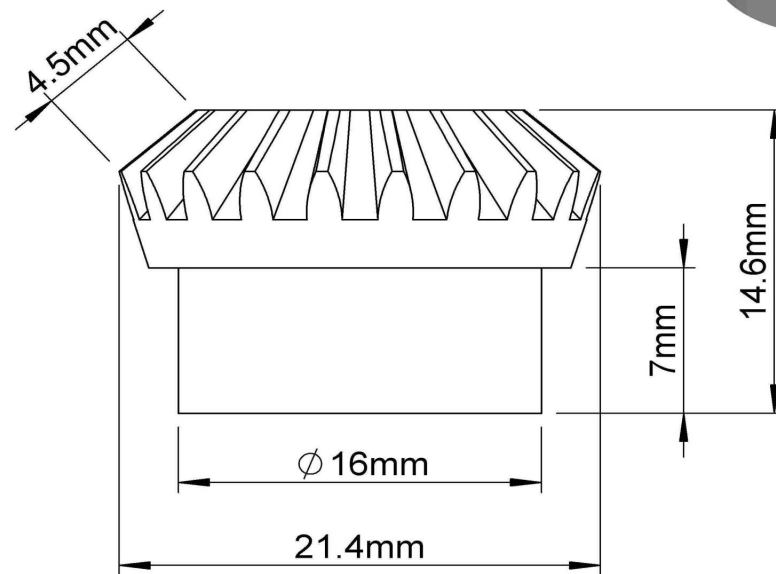

Module: 1mm
 Number of Teeth: 20

LILY[®]

SHANGHAI LILY BEARING LIMITED
 Email: lilybearing@lily-bearing.com

Part
 Number

CIBAND
 Gears