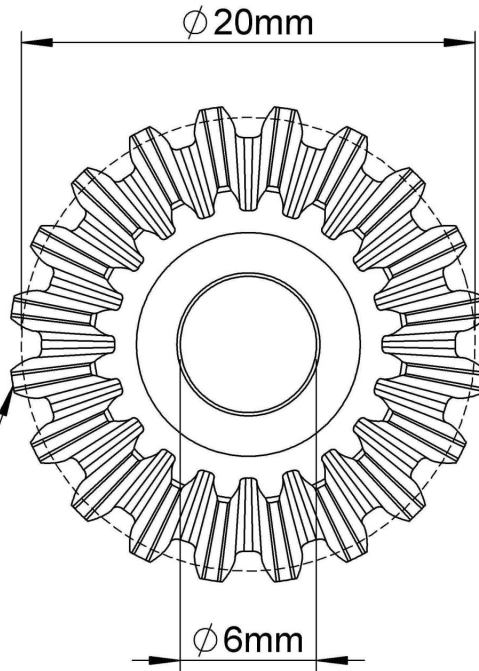

Module: 1 mm
Number of Teeth: 20

LILY[®]

SHANGHAI LILY BEARING LIMITED
Email: lilybearing@lily-bearing.com

Part
Number

DFGANBD
Gears