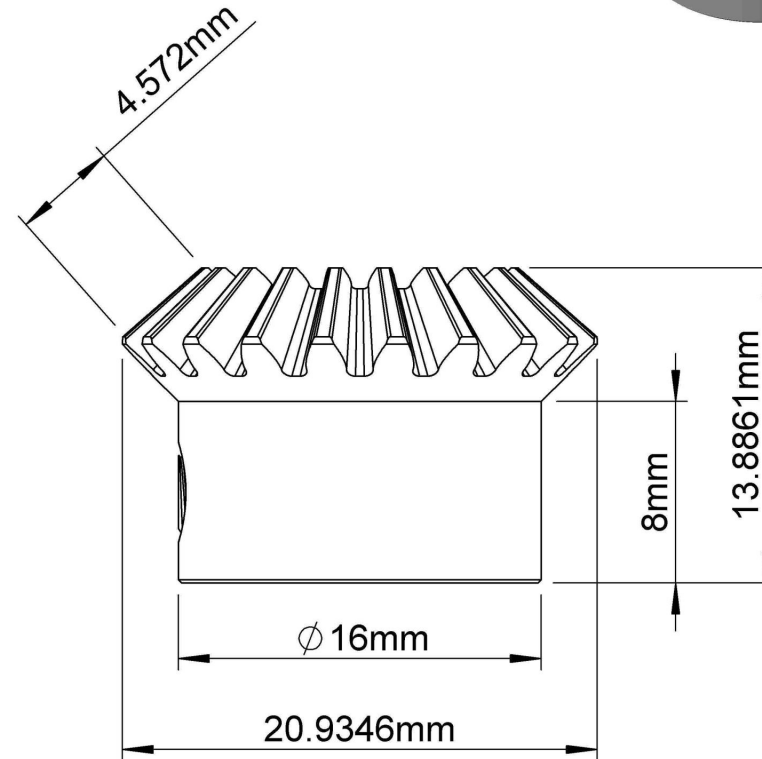

Module: 1 mm
Number of Teeth: 20

LILY[®]

SHANGHAI LILY BEARING LIMITED
Email: lilybearing@lily-bearing.com

Part
Number

DFGANBD
Gears