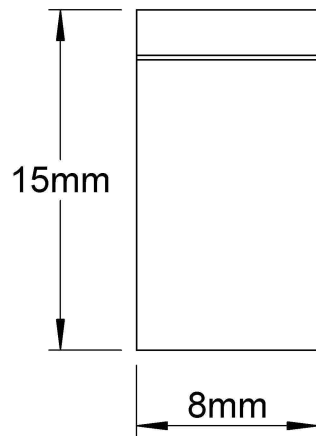

Right Hand Tooth Direction
21 1/2° Helix Angle

LILY[®]

SHANGHAI LILY BEARING LIMITED
Email: lilybearing@lily-bearing.com

Part
Number

DFJINCHD
Gears