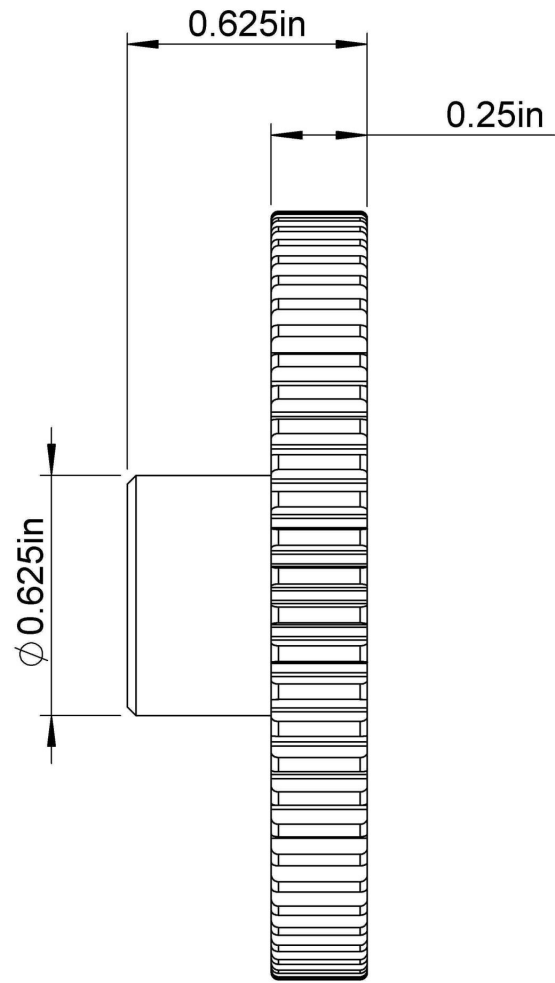

Gear Pitch: 32
 Number of Teeth: 62

		SHANGHAI LILY BEARING LIMITED Email: lilybearing@lily-bearing.com	
		Part Number	FHGFFKEJ Gears