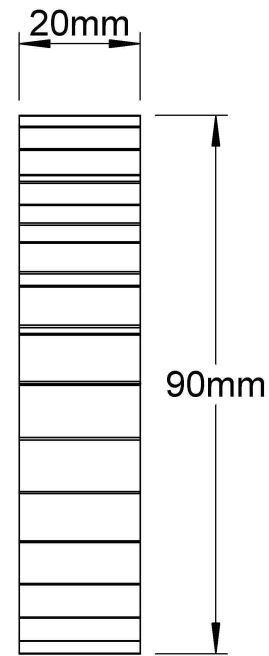

Number of Teeth: 30

LILY[®]

SHANGHAI LILY BEARING LIMITED
Email: lilybearing@lily-bearing.com

Part
Number

GCIDKIE
Gears