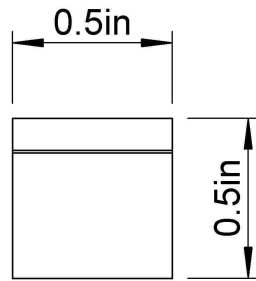

Pressure Angle: 20°
Pitch: 20
Pitch Line Backing: 0.45
App. Wt. lb/pc: 2.5

LILY[®]

SHANGHAI LILY BEARING LIMITED
Email: lilybearing@lily-bearing.com

Part
Number

R2020X6 20PA 1/2X1/2X6 RACK
Gears