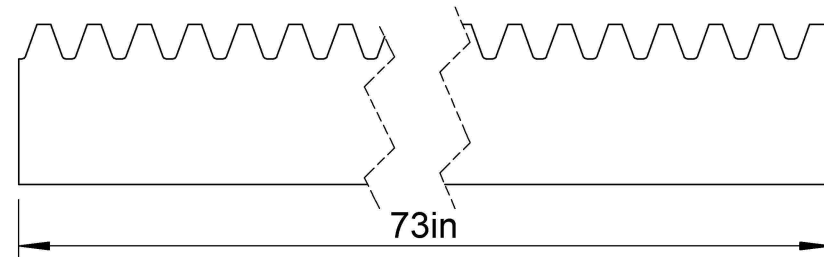

Pressure Angle: 20°
Pitch: 20
Pitch Line Backing: 0.45
App. Wt. lb/pc: 2.5

LILY[®]

SHANGHAI LILY BEARING LIMITED
Email: lilybearing@lily-bearing.com

Part
Number

R2020X6 20PA 1/2X1/2X6 RACK
Gears