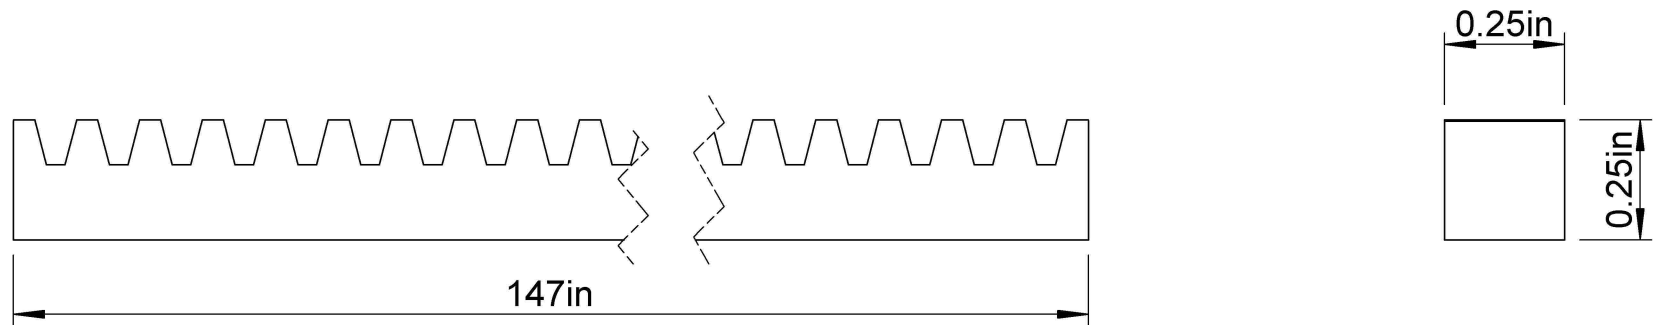

Pressure Angle: 14 1/2°  
Pitch: 24  
Pitch Line Backing: 0.208  
App. Wt. lb/pc: 0.76

**LILY**<sup>®</sup>

SHANGHAI LILY BEARING LIMITED  
Email: [lilybearing@lily-bearing.com](mailto:lilybearing@lily-bearing.com)

Part  
Number

R24X4 14-1/2PA 1/4X1/4X4 RACK  
Gears