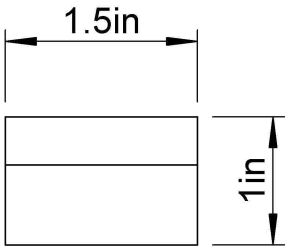

Pressure Angle: 14 1/2°

Pitch: 6

Pitch Line Backing: 0.833

App. Wt. lb/pc: 17.2

LILY [®]	SHANGHAI LILY BEARING LIMITED Email: lilybearing@lily-bearing.com
	R6X4 14-1/2PA 1-1/2X1X4 RACK Gears