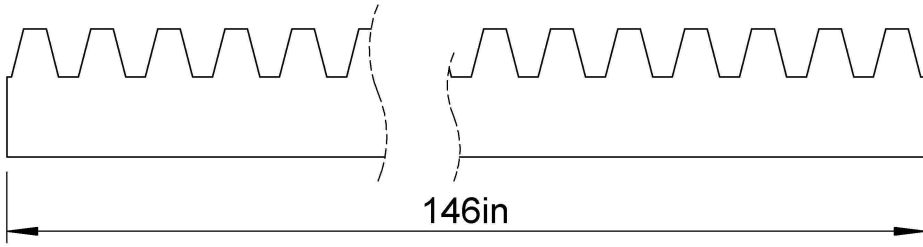

Pressure Angle: 14 1/2°

Pitch: 6

Pitch Line Backing: 0.833

App. Wt. lb/pc: 17.2

LILY [®]	SHANGHAI LILY BEARING LIMITED Email: lilybearing@lily-bearing.com
	R6X4 14-1/2PA 1-1/2X1X4 RACK Gears