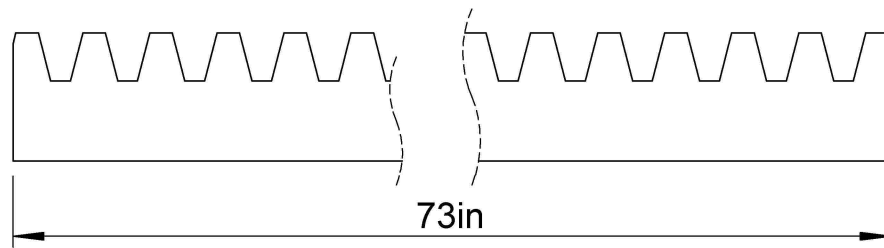

Pressure Angle: 14 1/2°

Pitch: 6

Pitch Line Backing: 0.833

App. Wt. lb/pc: 25.8

LILY[®]

SHANGHAI LILY BEARING LIMITED
Email: lilybearing@lily-bearing.com

Part
Number

R6X6 14-1/2PA 1-1/2X1X6 RACK
Gears