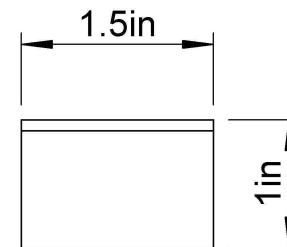

Pressure Angle: 14 1/2°

Pitch: 6

Pitch Line Backing: 0.833

App. Wt. lb/pc: 25.8

LILY[®]

SHANGHAI LILY BEARING LIMITED
Email: lilybearing@lily-bearing.com

Part
Number

R6X6 14-1/2PA 1-1/2X1X6 RACK
Gears