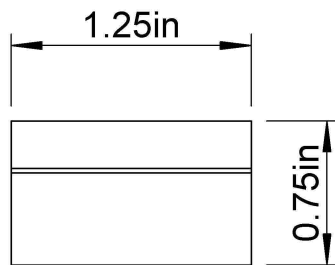

Pressure Angle: 14 1/2°

Pitch: 8

Pitch Line Backing: 0.675

App. Wt. lb/pc: 15.6

LILY[®]

SHANGHAI LILY BEARING LIMITED
Email: lilybearing@lily-bearing.com

Part
Number

R8X6 14-1/2PA 1-1/4X3/4X6
Gears