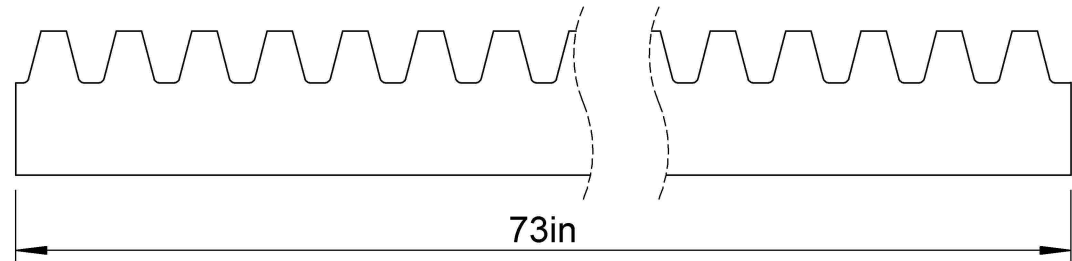

Pressure Angle: 14 1/2°

Pitch: 8

Pitch Line Backing: 0.675

App. Wt. lb/pc: 15.6

LILY[®]

SHANGHAI LILY BEARING LIMITED
Email: lilybearing@lily-bearing.com

Part
Number

R8X6 14-1/2PA 1-1/4X3/4X6
Gears