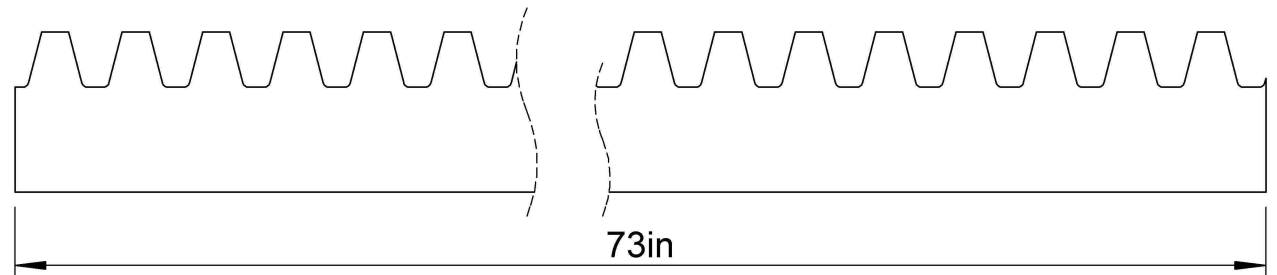

Pressure Angle: 20°
Pitch: 5
Pitch Line Backing: 1.05
App. Wt. lb/pc: 12.8

LILY[®]

SHANGHAI LILY BEARING LIMITED
Email: lilybearing@lily-bearing.com

Part
Number

TR5X2 20PA 1-3/4X1-1/4X2 RACK
Gears