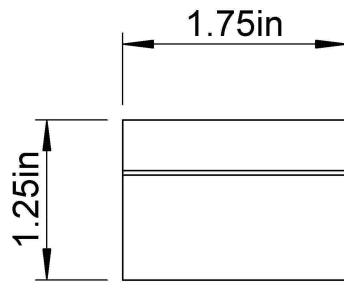

Pressure Angle: 20°
Pitch: 5
Pitch Line Backing: 1.05
App. Wt. lb/pc: 12.8

LILY[®]

SHANGHAI LILY BEARING LIMITED
Email: lilybearing@lily-bearing.com

Part
Number

TR5X2 20PA 1-3/4X1-1/4X2 RACK
Gears