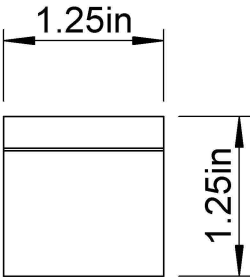

Pressure Angle: 20°  
Pitch: 8  
Pitch Line Backing: 1.125  
App. Wt. lb/pc: 19.6

LILY <sup>®</sup>	SHANGHAI LILY BEARING LIMITED Email: <a href="mailto:lilybearing@lily-bearing.com">lilybearing@lily-bearing.com</a>
	Part Number: TR8X4 20PA 1-1/4X1-1/4X4 RACK Gears