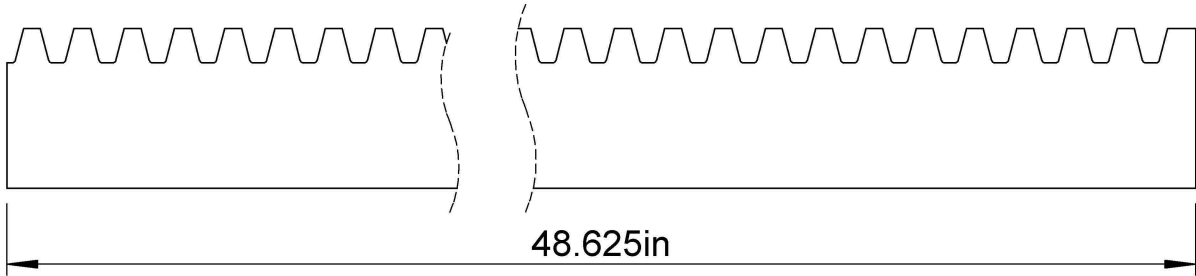

Pressure Angle: 20°  
Pitch: 8  
Pitch Line Backing: 1.125  
App. Wt. lb/pc: 19.6

LILY <sup>®</sup>	SHANGHAI LILY BEARING LIMITED Email: <a href="mailto:lilybearing@lily-bearing.com">lilybearing@lily-bearing.com</a>
	Part Number: TR8X4 20PA 1-1/4X1-1/4X4 RACK Gears