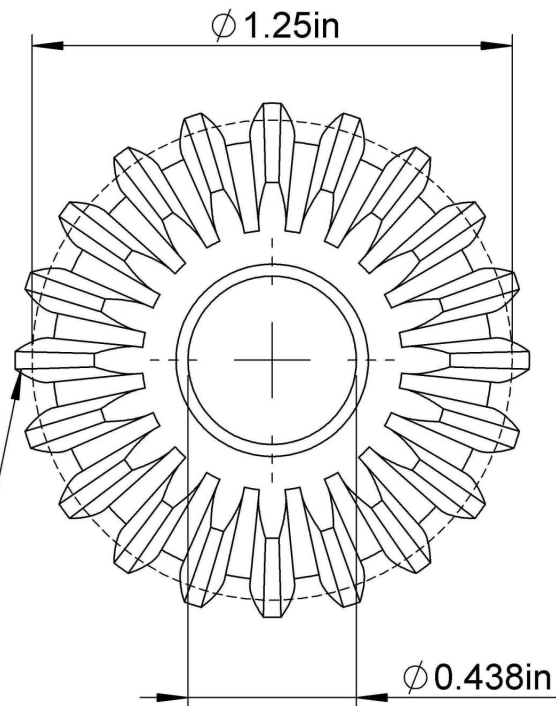

Pitch: 16  
Number of Teeth: 20

**LILY**<sup>®</sup>

SHANGHAI LILY BEARING LIMITED  
Email: [lilybearing@lily-bearing.com](mailto:lilybearing@lily-bearing.com)

Part  
Number

GFCJKBD  
Gears