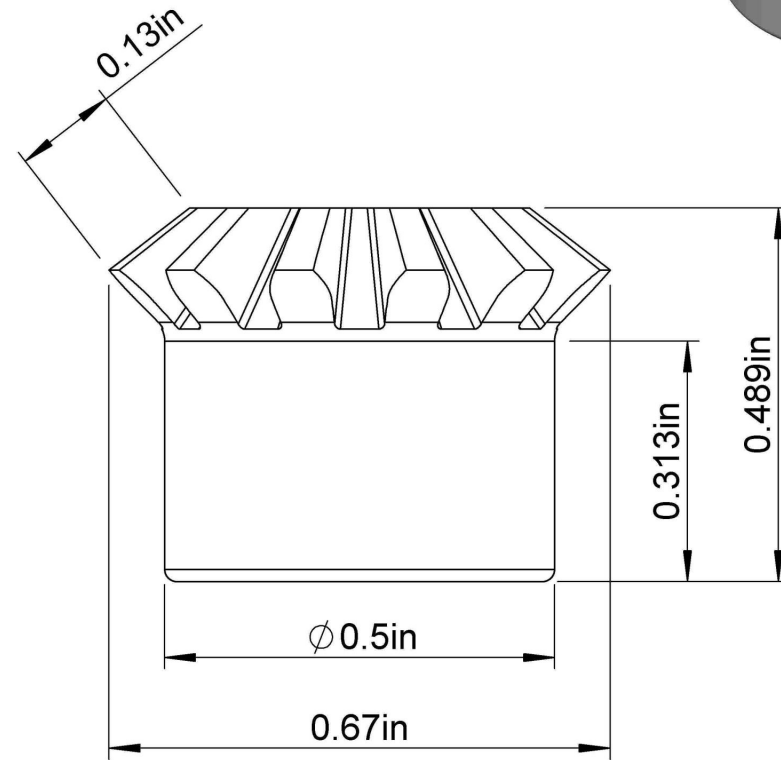

Pitch: 20mm
Number of Teeth: 12

LILY[®]

SHANGHAI LILY BEARING LIMITED
Email: lilybearing@lily-bearing.com

Part
Number

GFCJKEC
Gears