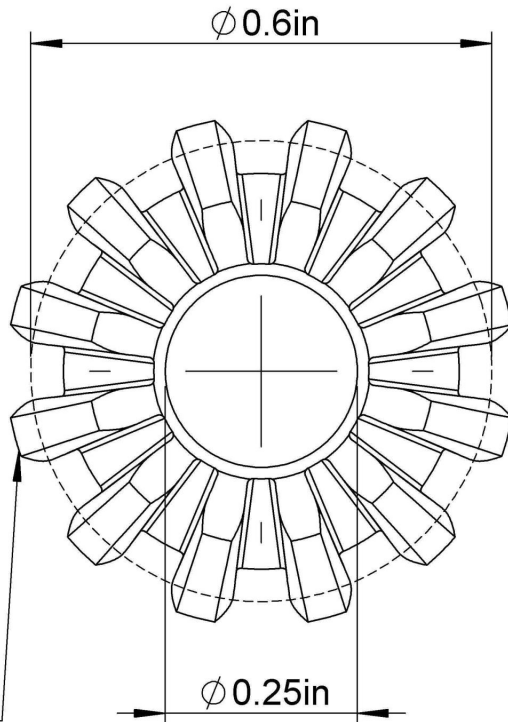

Pitch: 20mm
Number of Teeth: 12

LILY[®]

SHANGHAI LILY BEARING LIMITED
Email: lilybearing@lily-bearing.com

Part
Number

GFCJKEC
Gears