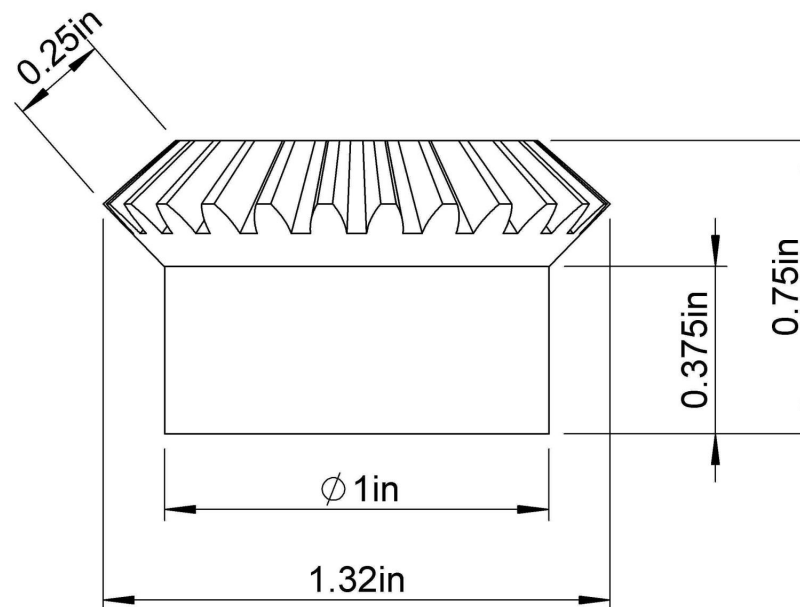

Pitch: 20mm  
Number of Teeth: 25

<b>LILY</b> <sup>®</sup>		SHANGHAI LILY BEARING LIMITED Email: <a href="mailto:lilybearing@lily-bearing.com">lilybearing@lily-bearing.com</a>
Part Number	GFCJKFC Gears	