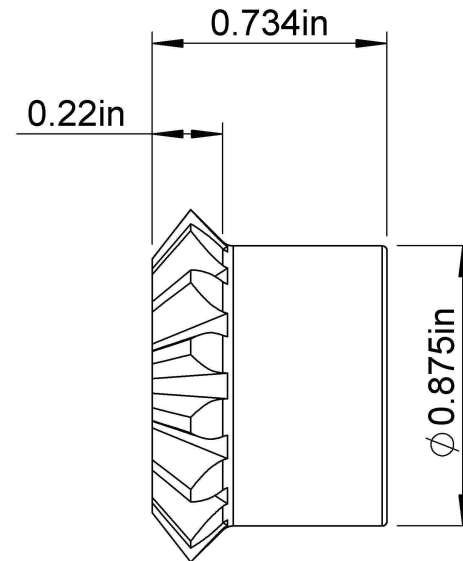

Pressure Angle: 20°

Pitch: 14

Teeth: 14

Diameter Pitch: 1

LILY[®]

SHANGHAI LILY BEARING LIMITED
Email: lilybearing@lily-bearing.com

Part
Number

M1414 GEAR MITER
Gears