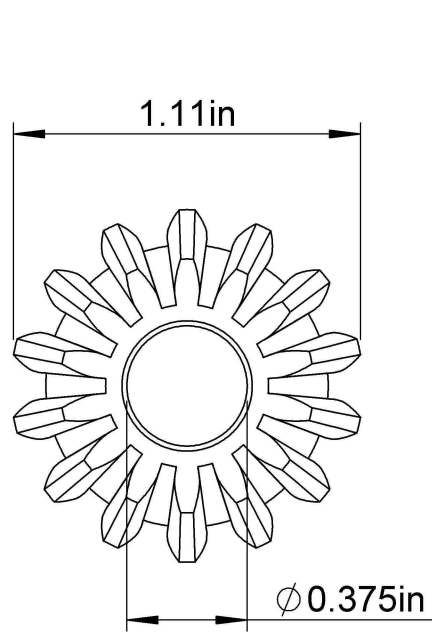

Pressure Angle: 20°

Pitch: 14

Teeth: 14

Diameter Pitch: 1

LILY[®]

SHANGHAI LILY BEARING LIMITED
Email: lilybearing@lily-bearing.com

Part
Number

M1414 GEAR MITER
Gears