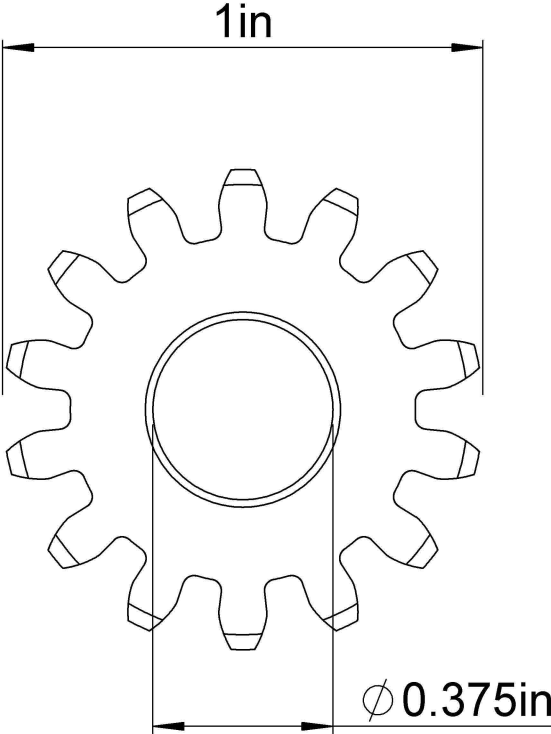

Pressure Angle: 14.5°  
Teeth:14  
Diameter Pitch: 0.875

LILY<sup>®</sup>

SHANGHAI LILY BEARING LIMITED  
Email: [lilybearing@lily-bearing.com](mailto:lilybearing@lily-bearing.com)

Part  
Number

S1614BS 3/8 14 1/2 DEG STEEL  
Gears