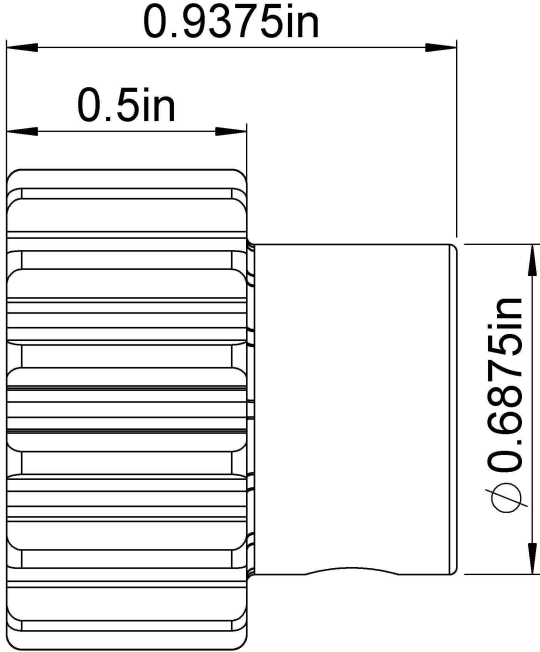

Pressure Angle: 14.5°  
Teeth:14  
Diameter Pitch: 0.875

LILY<sup>®</sup>

SHANGHAI LILY BEARING LIMITED  
Email: [lilybearing@lily-bearing.com](mailto:lilybearing@lily-bearing.com)

Part  
Number

S1614BS 3/8 14 1/2 DEG STEEL  
Gears