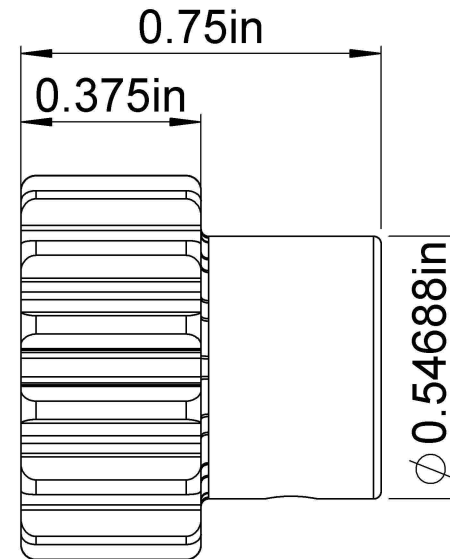

Pressure Angle: 14.5°

Teeth:14

Diameter Pitch: 0.7

**LILY**<sup>®</sup>

SHANGHAI LILY BEARING LIMITED  
Email: [lilybearing@lily-bearing.com](mailto:lilybearing@lily-bearing.com)

Part  
Number

S2014BS 5/16 14 1/2 DEG STEEL  
Gears