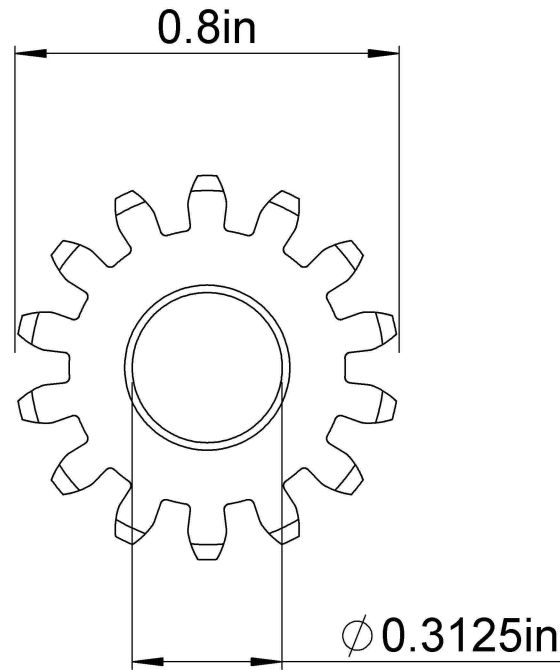

Pressure Angle: 14.5°

Teeth:14

Diameter Pitch: 0.7

**LILY**<sup>®</sup>

SHANGHAI LILY BEARING LIMITED  
Email: [lilybearing@lily-bearing.com](mailto:lilybearing@lily-bearing.com)

Part  
Number

S2014BS 5/16 14 1/2 DEG STEEL  
Gears